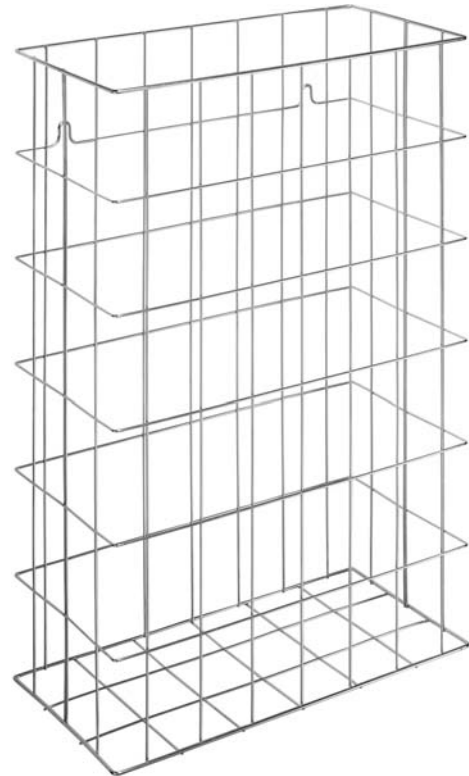

WASTE BASKET PLASTIC COATED WP151-2

400 x 600 x 200 mm

Capacity approx. 48 l

- Waste basket in grey, plastic coated steel wire.
- 2.5 mm and 4 mm thick lattice work. Fastening eyes in second row for invisible wall mounting.
- Capacity approx. 48 l.
- Mounting: With two screws.
- Delivery includes fixing material.
- Weight, including single package: 1.1 kg

Suggested text for specifications:

Waste basket in grey, plastic coated steel wire for surface mounting or floor installation. 2.5 mm and 4 mm thick lattice work. Fastening eyes in second row for invisible wall mounting. Capacity approx. 48 l. Delivery includes fixing material.

Dimensions: 400 x 600 x 200 mm

Article No. WP151-2

Available surface	ID No.
plastic coated, grey	922 933

Ernst Wagner GmbH & Co. KG

Ernst-Abbe-Straße 21 · D-72770 Reutlingen · Tel.: +49712151539-0 · Fax: -20
info@wagner-ewar.de · www.wagner-ewar.de