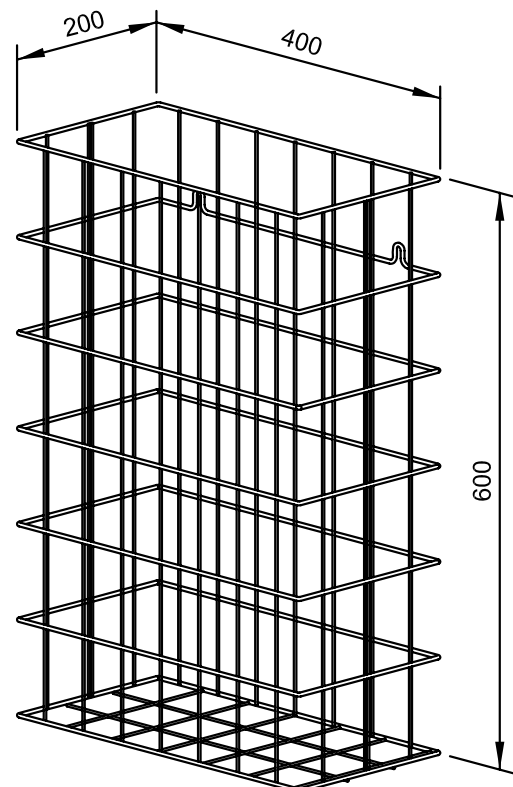

WASTE BASKET PLASTIC COATED WP151-2

400 x 600 x 200 mm

Capacity approx. 48 l

- Waste basket in grey, plastic coated steel wire.
- 2.5 mm and 4 mm thick lattice work. Fastening eyes in second row for invisible wall mounting.
- Capacity approx. 48 l.
- Mounting: With two screws.
- Delivery includes fixing material.
- Weight, including single package: 1.1 kg

Suggested text for specifications:

Waste basket in grey, plastic coated steel wire for surface mounting or floor installation. 2.5 mm and 4 mm thick lattice work. Fastening eyes in second row for invisible wall mounting. Capacity approx. 48 l. Delivery includes fixing material.

Dimensions: 400 x 600 x 200 mm

Article No. WP151-2

Available surface	ID No.
plastic coated, grey	922 933

Ernst Wagner GmbH & Co. KG

Ernst-Abbe-Straße 21 · D-72770 Reutlingen · Tel.: +49712151539-0 · Fax: -20
info@wagner-ewar.de · www.wagner-ewar.de